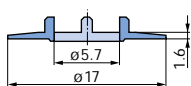

Pointer dial

Marking	Surface	grey	black	red
with line	matt	042-1915	042-1925	042-1935
	glossy	042-1910	042-1920	042-1930

packing unit: 100 pieces