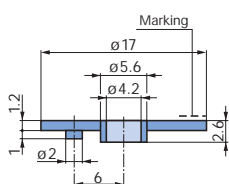

Stator

Marking	with line grey: glossy	30° black: glossy
0	043-2111	043-2221

packing unit: 100 pieces

Figure dial (same dimension as pointer dial)

Marking	0	30°	30°	36°	36°	60°	60°	22.5°	0	0
$\varnothing$ 17 mm	042-1000	042-1100	042-1200	042-1300	042-1400	042-1500	042-1600	042-1700	042-1800	042-1802

packing unit: 100 pieces

1 mm = 0.04 inch, 1 inch = 25.4 mm

Items available from stock!