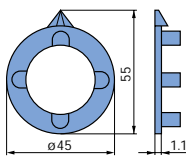

Pointer

Surface	grey	black	red
glossy	041-7110	041-7120	041-7130

packing unit: 100 pieces