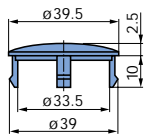

Cap

Marking	Surface	grey	black	red
without line	glossy	040-8010	040-8020	040-8030

packing unit: 100 pieces