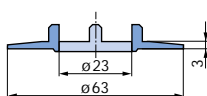

Pointer dial

Marking	Surface	grey	black
	glossy	042-7910	042-7920

packing unit: 100 pieces