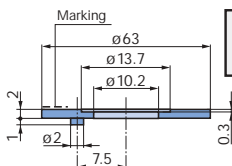

Stator

Marking	with line, grey: glossy	30° black: glossy
	043-7110	043-7220

packing unit: 100 pieces

Figure dial (same dimension as pointer dial)

Marking		30°	30°	27.7°		
		0-11	1-12	1-13		
ø 63 mm	042-7000	042-7100	042-7200	042-7700	042-7800	042-7802

packing unit: 100 pieces

1 mm = 0.04 inch, 1 inch = 25.4 mm

Items available from stock!