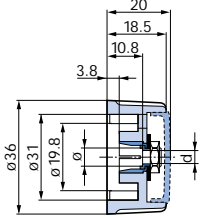

Knob $\varnothing$ 36 mm

Knob

Marking	d	$\varnothing$	grey		black	
			matt	glossy	matt	glossy
	4,05	6	020-6415	020-6410	020-6425	020-6420
	3,2	1/4"	020-6515	020-6510	020-6525	020-6520
	4,05	6	021-6415	021-6410	021-6425	021-6420
	3,2	1/4"	021-6515	021-6510	021-6525	021-6520

packing unit: 50 pieces

Cap