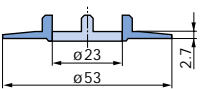

Pointer dial

Marking	Surface	grey	black	red
	matt	042-6915	042-6925	042-6935
	glossy	042-6910	042-6920	042-6930

packing unit: 100 pieces