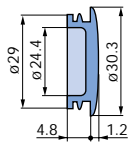

Marking	Surface	grey	black	red
	matt	040-6015	040-6025	040-6035
	glossy	040-6010	040-6020	040-6030
	matt	040-6615	040-6625	040-6635
	glossy	040-6610	040-6620	040-6630

packing unit: 100 pieces