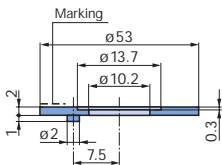

Pointer

Surface	grey	black	red
matt	041-6015	041-6025	041-6035
glossy	041-6010	041-6020	041-6030

packing unit: 100 pieces

Pointer dial

Marking	Surface	grey	black	red
	matt	042-6915	042-6925	042-6935
	glossy	042-6910	042-6920	042-6930

packing unit: 100 pieces

Stator

Marking	with line, grey: glossy	30° black: glossy
	043-6110	043-6220

packing unit: 100 pieces

Figure dial (same dimension as pointer dial)

Marking						
\varnothing 53 mm	042-6000	042-6100	042-6200	042-6700	042-6800	042-6802
\varnothing 63 mm	042-6030	-	-	-	-	-