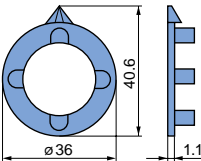

Pointer

Surface	grey	black	red
matt	041-6015	041-6025	041-6035
glossy	041-6010	041-6020	041-6030

packing unit: 100 pieces

Pointer dial

Marking	Surface	grey	black	red
	matt	042-6915	042-6925	042-6935
	glossy	042-6910	042-6920	042-6930

packing unit: 100 pieces

Stator

Marking	with line, grey: glossy	30° black: glossy
	043-6110	043-6220

packing unit: 100 pieces

Figure dial (same dimension as pointer dial)

Marking						
\varnothing 53 mm	042-6000	042-6100	042-6200	042-6700	042-6800	042-6802
\varnothing 63 mm	042-6030	-	-	-	-	-