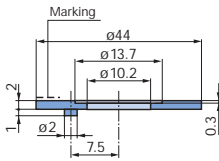

Pointer dial

Marking	Surface	grey 	black 	red 
	matt	042-5915	042-5925	042-5935
	glossy	042-5910	042-5920	042-5930

packing unit: 100 pieces

Stator

Marking 	with line, grey: glossy 	30° black: glossy 	15° black: glossy 
	043-5110	043-5220	043-5230

packing unit: 100 pieces

Figure dial (same dimension as pointer dial)

Marking		30° 	30° 	27,7° 	15° 	15° 		
	-	0-11	1-12	1-13	0-23	1-24	-	-
ø 44 mm	042-5000	042-5100	042-5200	042-5700	042-5900	042-5901	042-5800	042-5802
ø 53 mm	042-5020							
ø 63 mm	042-5030							