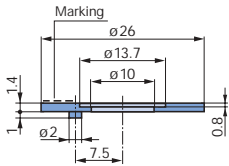

Pointer dial

Marking	Surface	grey	black	red
	matt	042-3915	042-3925	042-3935
	glossy	042-3910	042-3920	042-3930

packing unit: 100 pieces

Nut cover

Marking	Surface	grey	black	red
without line	matt	044-3015	044-3025	044-3035
	glossy	044-3010	044-3020	044-3030
with line	matt	044-3115	044-3125	044-3135
	glossy	044-3110	044-3120	044-3130
only for wing with knob	matt	044-3215	044-3225	044-3235
	glossy	044-3210	044-3220	044-3230

packing unit: 100 pieces

Stator

Marking	with line, grey: glossy	30° black: glossy
	043-3110	043-3220

packing unit: 100 pieces

Figure dial (same dimension as pointer dial)

Marking										
	-	0-11	1-12	0-9	1-10	0-5	1-6	0-F	-	-
ø 26 mm	042-3000	042-3100	042-3200	042-3300	042-3400	042-3500	042-3600	042-3700	042-3800	042-3802
ø 44 mm	042-3010	-	-	-	-	-	-	-	-	-