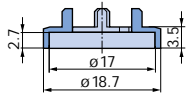

Nut cover

Marking	Surface	grey	black	red
without line	matt	044-3015	044-3025	044-3035
	glossy	044-3010	044-3020	044-3030
with line	matt	044-3115	044-3125	044-3135
	glossy	044-3110	044-3120	044-3130
only for wing with knob	matt	044-3215	044-3225	044-3235
	glossy	044-3210	044-3220	044-3230

packing unit: 100 pieces