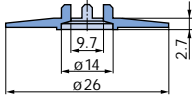

Pointer dial

Marking	Surface	grey	black	red
	matt	042-3915	042-3925	042-3935
	glossy	042-3910	042-3920	042-3930

packing unit: 100 pieces