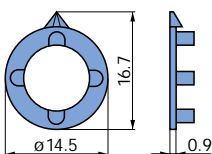

Pointer

Surface	grey	black	red	blue	yellow	green
matt	041-3015	041-3025	041-3035	041-3045	041-3055	041-3065
glossy	041-3010	041-3020	041-3030	041-3040	041-3050	041-3060

packing unit: 100 pieces