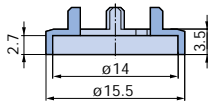

Nut cover

Marking	Surface	grey	black
	matt	044-2015	044-2025
	glossy	044-2010	044-2020
	matt	044-2115	044-2125
	glossy	044-2110	044-2120

packing unit: 100 pieces