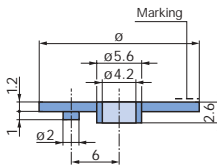

packing unit: 100 pieces

**Stator**

Marking	ø	with line grey: glossy	30° black: glossy
	17	043-2111	043-2221
	20	043-2110	043-2220

packing unit: 100 pieces

**Figure dial (same dimension as pointer dial)**