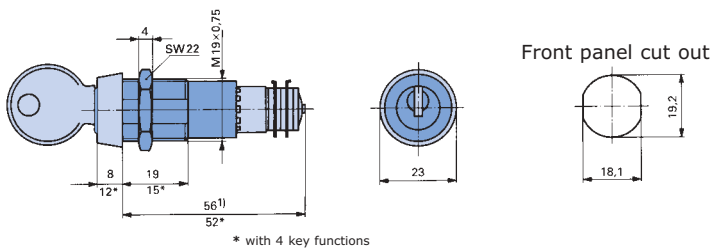

Keylock Switches Type 01 and 06

- ideal for panel mounting
- keys sold separately

Locking cylinder with type 01 switch

Locking cylinder with type 06 switch

Our Application Engineers are looking forward to help you