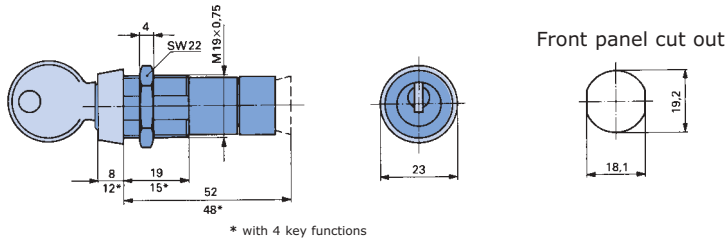

Keylock Switches Type 01 and 06

- ideal for panel mounting
- keys sold separately

Locking cylinder with type 01 switch

Locking cylinder with type 06 switch

Our Application Engineers are looking forward to help you