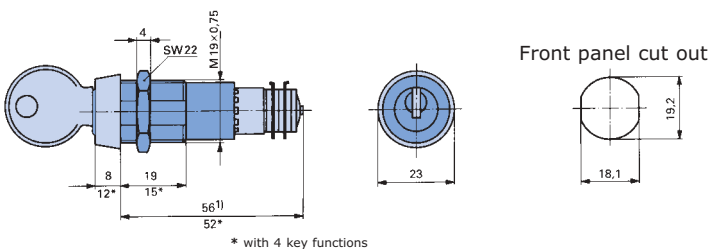

Locking cylinder with type 06 switch

Our Application Engineers are looking forward to help you