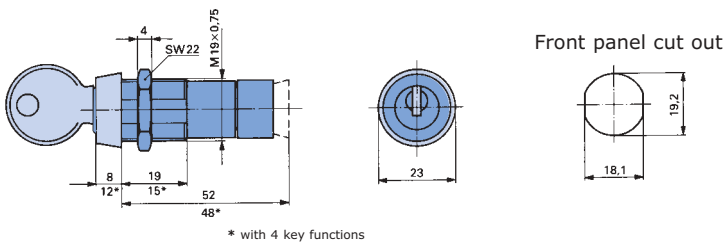

Locking cylinder with type 01 switch